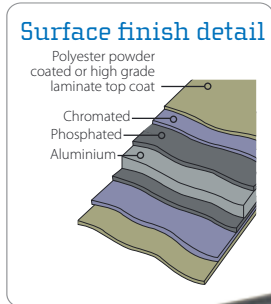

U Value:
5.2W/m²K

Insulation

Fully Insulated & Finished to Perfection

AlluGuard is designed to give thermal and acoustic insulating properties much higher than the average garage door.

'CFC' Free Polyurethane Foam within the Aluminium Lath plus high performance weather sealing ensures good insulation.

It's perfect if you want to use your garage as a work/play room or your garage is under a bedroom.

The corrosion resistant aluminium laths are light yet strong and can be finished in a range of solid colours or woodgrain textures - see pages 14-15.

77

55

Brush strips reduce draughts and the bottom seal keeps out wind blow debris.

Bedrooms over your garage? Help keep the chills out with insulated lath and advanced weather sealing.