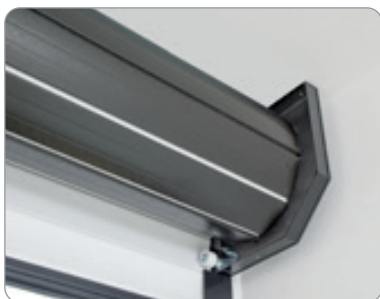

The standard configuration is with no roll box.