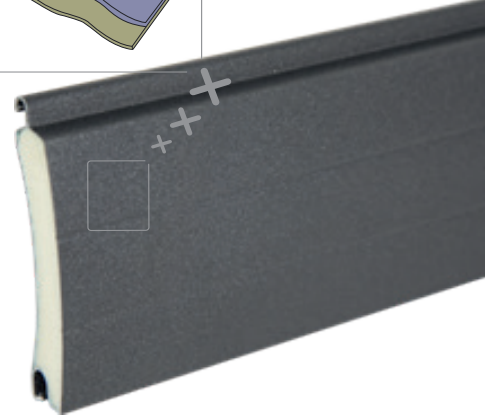

U Value:
5.2W/m²K

Insulation

Fully Insulated & Finished to Perfection

AlluGuard is designed to give thermal and acoustic insulating properties much higher than the average garage door.

'CFC' Free Polyurethane Foam within the Aluminium Lath plus high performance weather sealing ensures good insulation.

It's perfect if you want to use your garage as a work/play room or your garage is under a bedroom.

The corrosion resistant aluminium laths are light yet strong and can be finished in a range of solid colours or woodgrain textures - see pages 14-15.

77

55

Brush strips reduce draughts and the bottom seal keeps out wind blow debris.

Bedrooms over your garage? Help keep the chills out with insulated lath and advanced weather sealing.