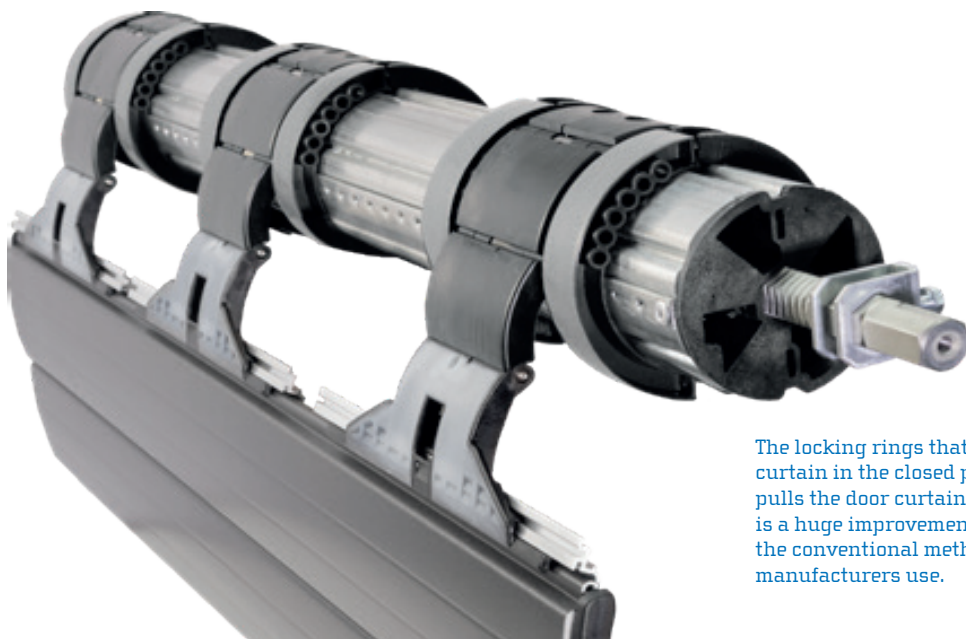

The locking rings that hold the door curtain in the closed position and pulls the door curtain upwards, is a huge improvement over the conventional method other manufacturers use.

Heavy duty extruded aluminium guides secure the door at the sides.