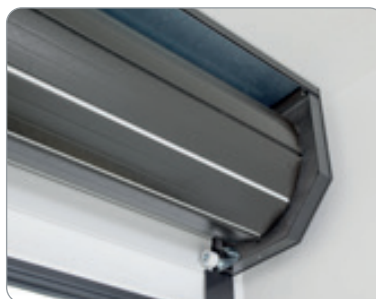

The half box option helps prevent debris dropping onto the door roll